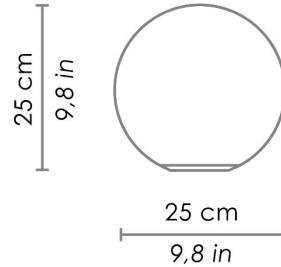

SFERIS

TABLE

Table lamps with diffuser in mouth-blown, satin-finish opal triplex glass; chromed, matt white or black painted metal frame. The product is suitable for indoor.

CODE	COLOR	
ZA-LL4303B	White	○
ZA-LL4303N	Black	●

DIMENSIONS AND HOLES	
Dimensions	Ø 25 cm / Ø 9,8 in

ILLUMINOTECHNICAL SPECIFICATIONS	
Source	E26
Type	Bulb E26
Total Watt	1 x 60W max

ILLUMINOTECHNICAL SPECIFICATIONS	
Driver	N/A
Voltage	120 V
Frequency	50/60 Hz